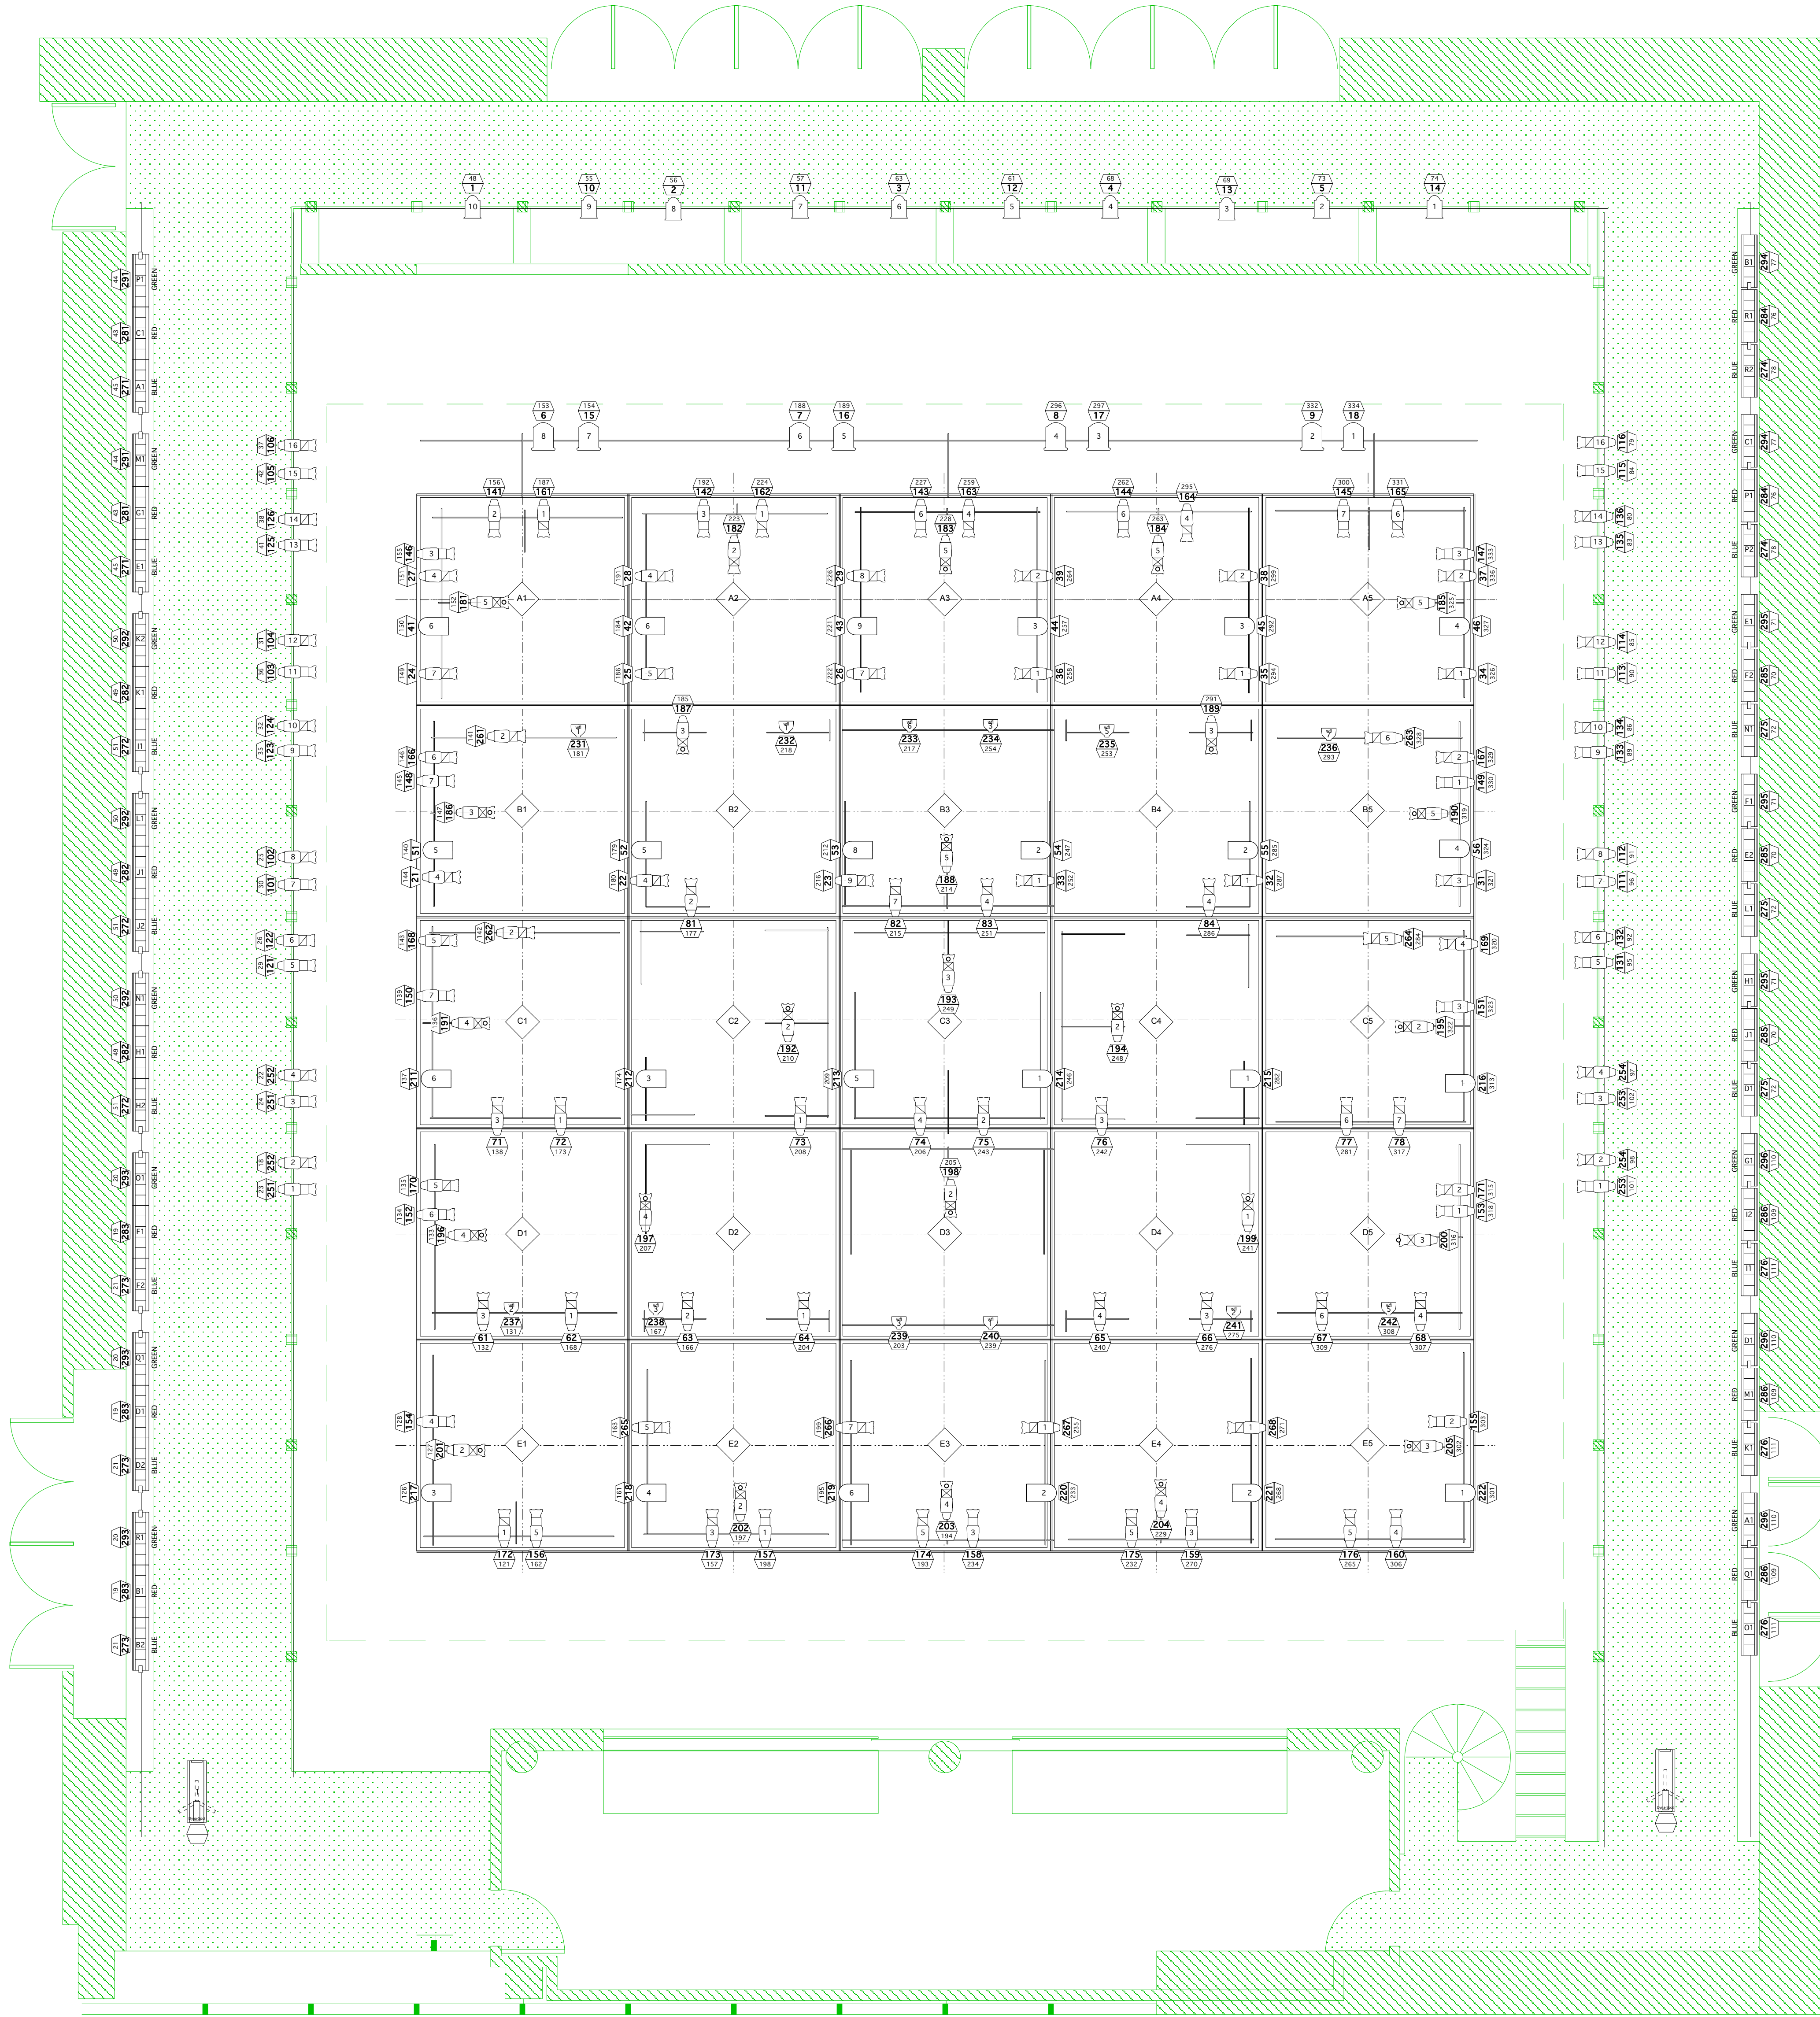

FORUM ADDRESS
701 Mission Street

ADMINISTRATION & MAILING ADDRESS
701 Mission Street
San Francisco, CA. 94103

voice: 415-321-1326
fax: 415-978-9635

Forum Light Plot

Instruments	Num In Inventory	Used	Remaining
Source 4 50°	4	0	4
Source 4 36°	42	36	6
Source 4 20°	86	78	8
Source 4 10°	30	25	5
Source 4 10°	4	0	4
Source 4 Zoom 15°-30°	9	0	9
8° Fresnel	10	8	2
6° Fresnel	17	10	7
84 PAR WFL	30	12	18
PAR 64 MFL	25	24	1
PAR 64 bodies	23	0	23
MR 16	16	16	0
Dyma-Spot	2		
Accessories			
Drop In Iris	25	24	1
Legend			
Color			
Universe floor			
Channel			
Denner