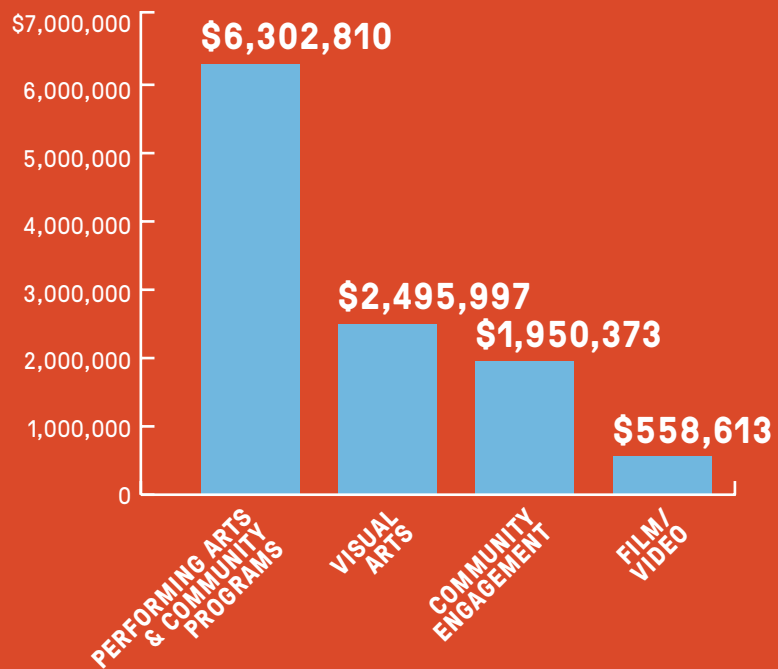

ARTISTIC PROGRAM EXPENSES