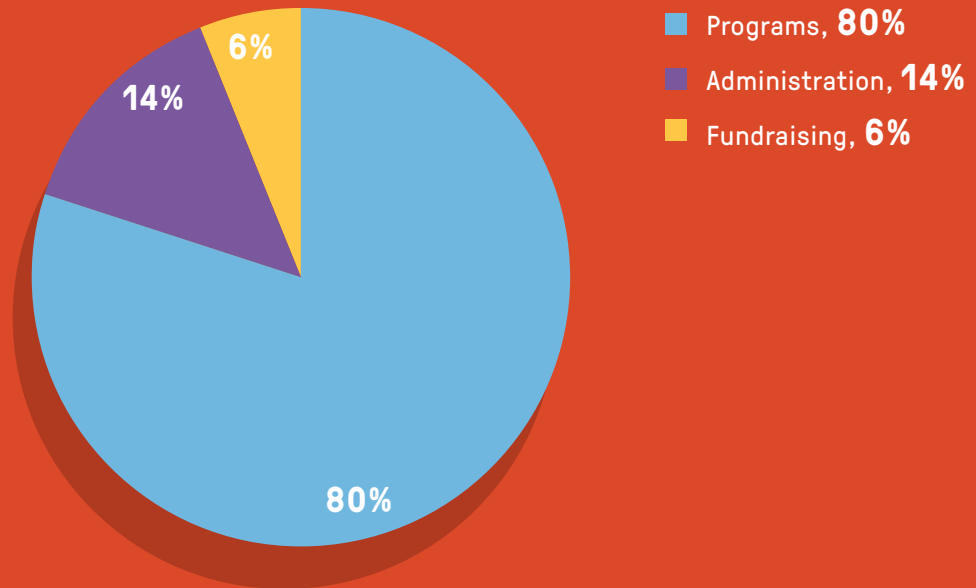

TOTAL EXPENSES $14,105,812