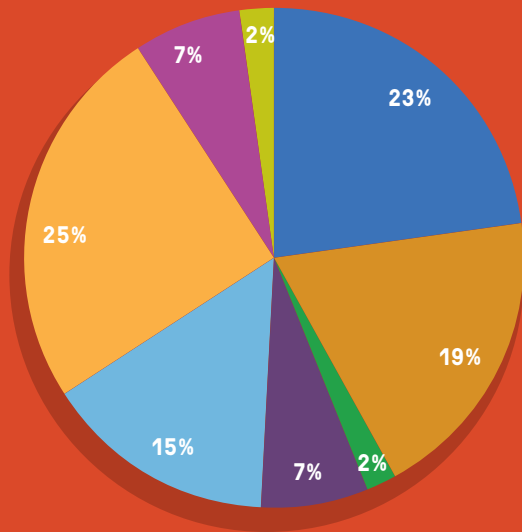

* denotes in-kind gift

2015-16 FINANCIALS

TOTAL REVENUE \$14,692,152

- Support from City of San Francisco, **23%**
- Contributions, **19%**
- Box Office ticket sales, gallery admissions, travelling exhibition fees, **2%**
- Subsidized community programs, **7%**
- Facility rentals, **15%**
- Raffle ticket sales (net of expenses), **25%**
- Naming rights, **7%**
- Other income, **2%**