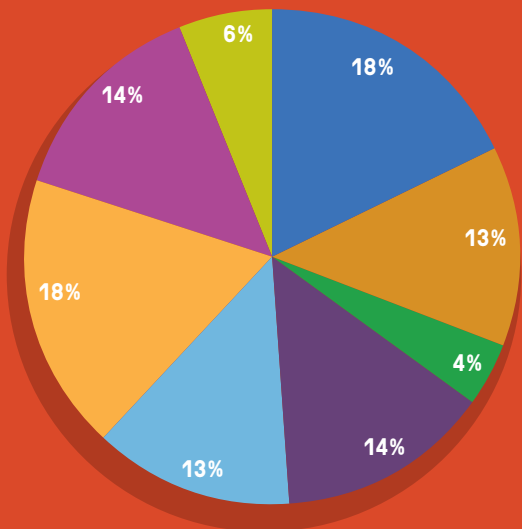

TOTAL EXPENSES $14,105,812

- Visual arts, **18%**
- Performing arts, **13%**
- Film/video, **4%**
- Community engagement, **14%**
- Susidized community programs, **13%**
- Rentals, **18%**
- General administration and operations, **14%**
- Fundraising, **6%**