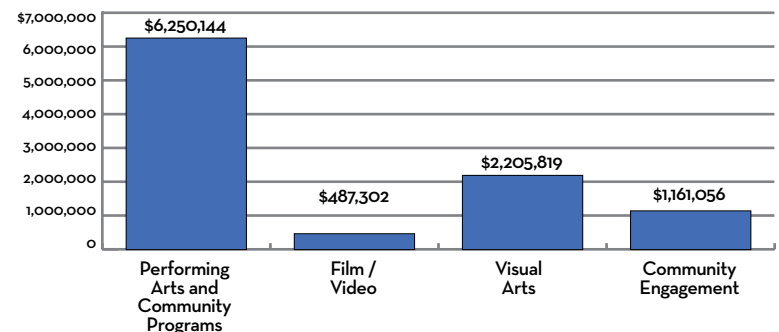

ARTISTIC PROGRAM EXPENSES